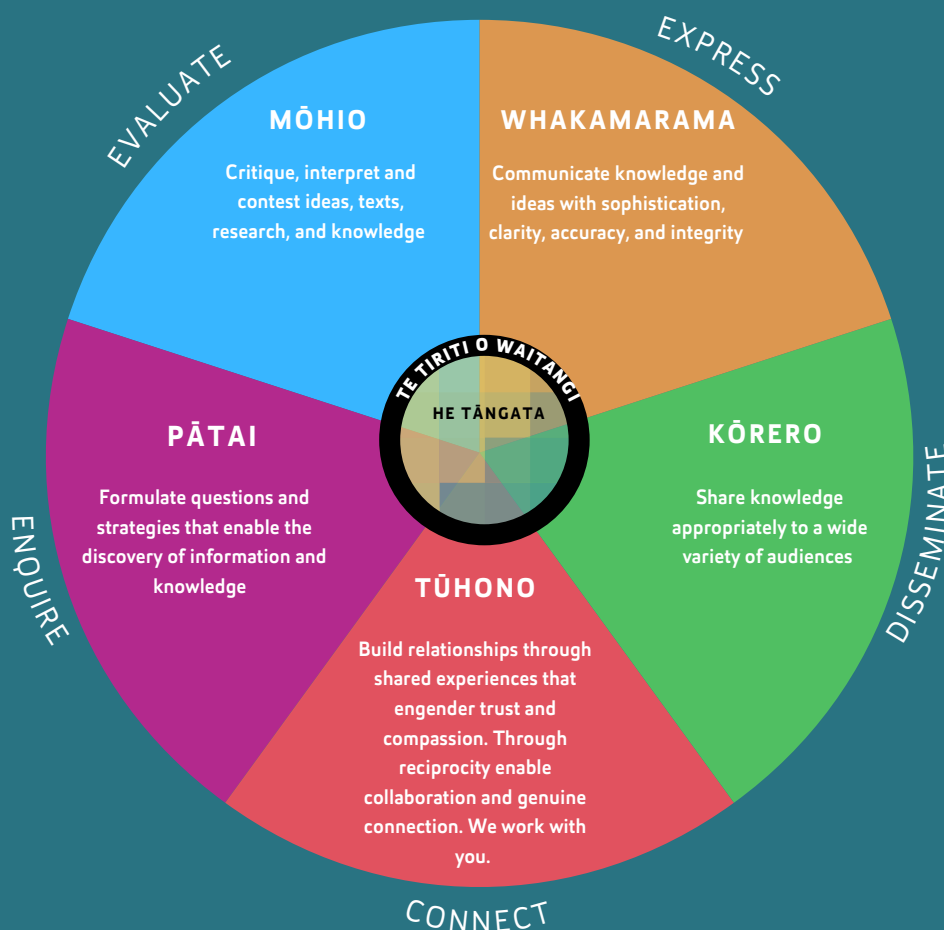

TE PĀTAKA

LIBRARY LEARNING, TEACHING
& RESEARCH FRAMEWORK

LIBRARY

TE PĀTAKA – TE MĀTĀPUNA LIBRARY & LEARNING SERVICES: YOUR PARTNER IN RESEARCH AND STUDENT SUCCESS

Te Mātāpuna Library & Learning Services contributes to **Learning, Teaching** and **Research** activities across Faculties and Schools and works closely with all student, teacher, and researcher services across the university. Underpinning the library's practice is the concept of Tūhono – building relationships through shared experiences that engender trust and compassion. Through the practice of utu – a balanced give and take – we enable mana-enhancing collaborations and connections. We work with you.

TE PĀTAKA

THE LIBRARY: YOUR PARTNER IN RESEARCH AND STUDENT SUCCESS

WE PARTNER WITH YOU THROUGH:

CHAT

RESOURCES

FIND
INFORMATION

ASSESSMENT
ADVICE

WORKSHOPS